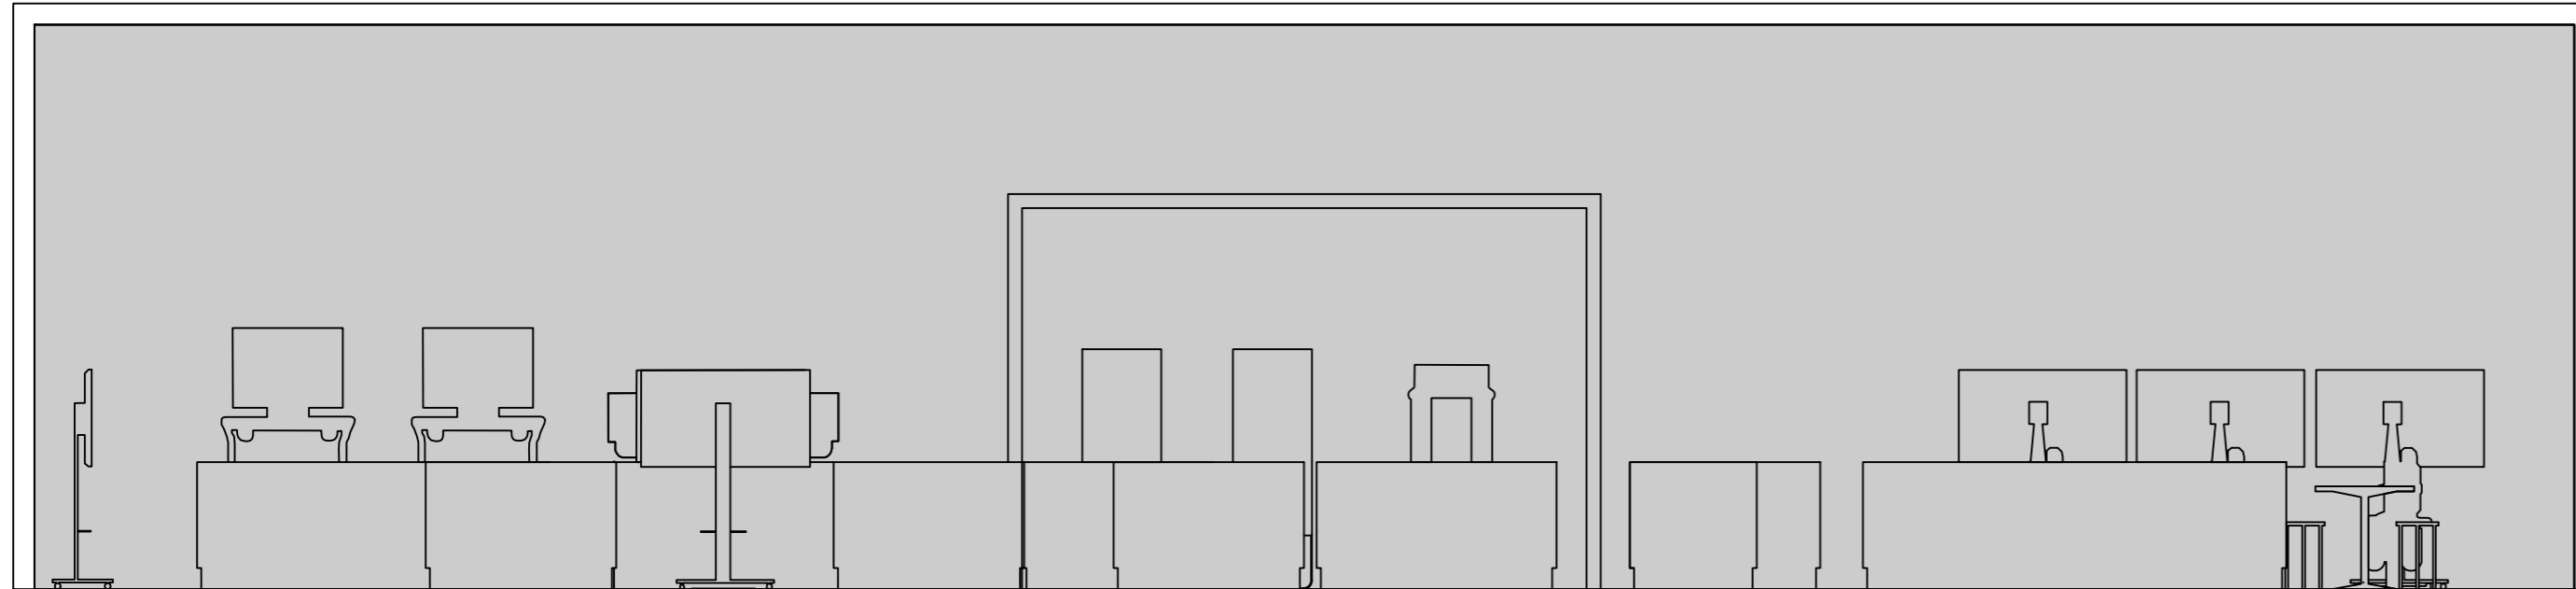

Front View

Plan View

Side View

- KEY:
- Equipment/Machines
 - Display Cabinets
 - TV's + Electronics
 - Seating Area
 - Help/Info Desks
 - Internal Space

PRODUCED BY AN AUTODESK STUDENT VERSION

PRODUCED BY AN AUTODESK STUDENT VERSION

P.	Date	Orthographic View	LA
Rev		Notes	Drawn

Project Title
Exhibition Space Planning

Client
University

Drawing Title
Exhibition Plan Final Iteration 2

Scale
1:50