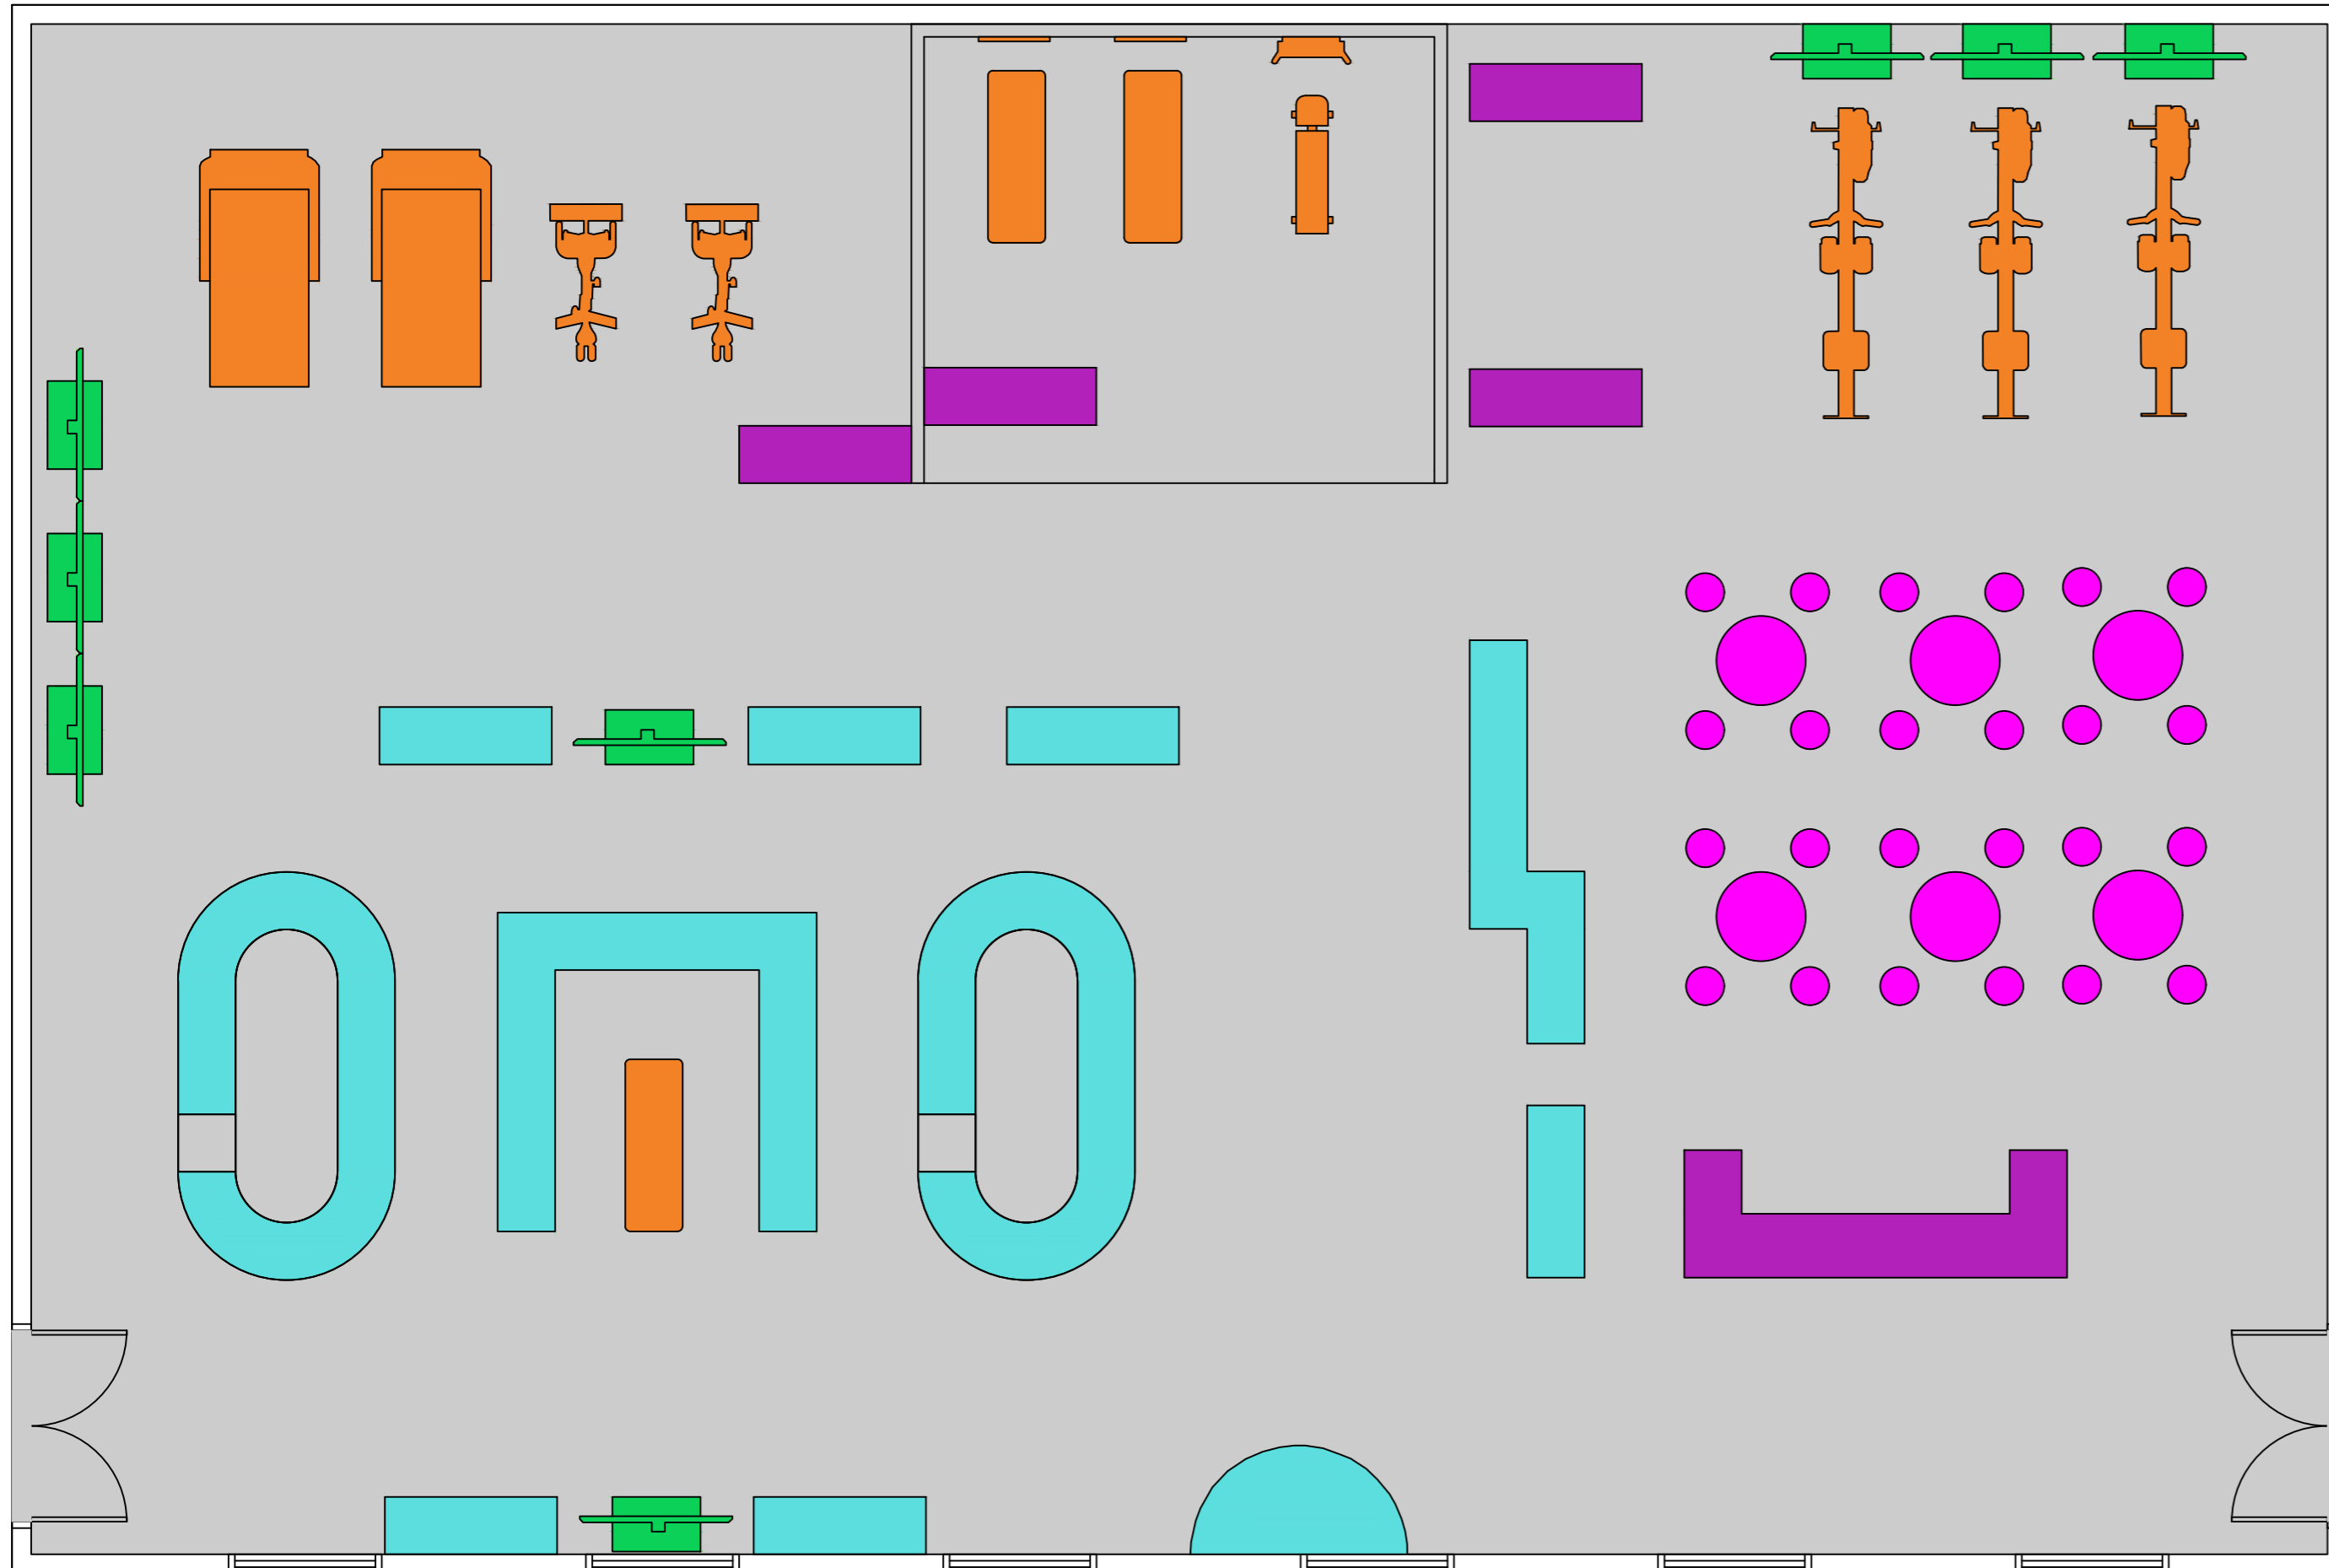

Front View

Plan View

Side View

- KEY:
- Equipment/Machines
 - Display Cabinets
 - TV's + Electronics
 - Seating Area
 - Help/Info Desks
 - Internal Space

PRODUCED BY AN AUTODESK STUDENT VERSION

PRODUCED BY AN AUTODESK STUDENT VERSION

P.	Date	Orthographic View	LA
Rev		Notes	Drawn

Project Title
Exhibition Space Planning

Client
University

Drawing Title
Exhibition Plan Final Iteration 2

Scale
1:50